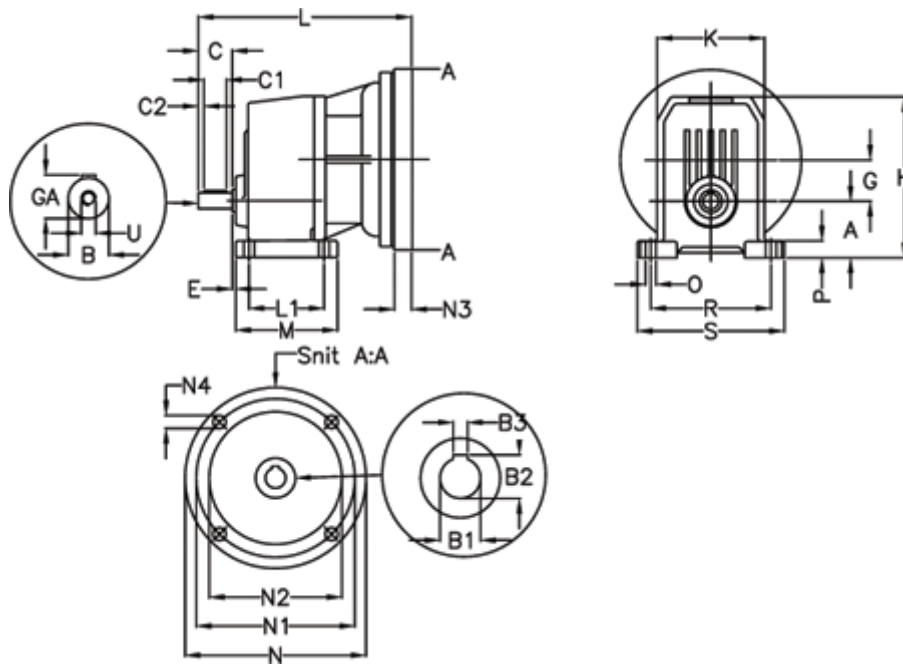

Article number: 40550200191230

Description: Single Stage Helical Gear
S 201-1,9-P80B5

Measures

A = 55	E = 19.0	M = 107.5	R = 130
B = 19	F = 6x6x30	N = 200	S = 155
B1 = 19	G = 43.5	N1 = 165	U = M6
B2 = 21.8	GA = 21.5	N2 = 130	
B3 = 6	H = 164.5	N3 = -	
C = 40	K = 110	N4 = M10x12	
C1 = 30	L = 227	O = 10	
C2 = 5	L1 = 77.5	P = 17.5	